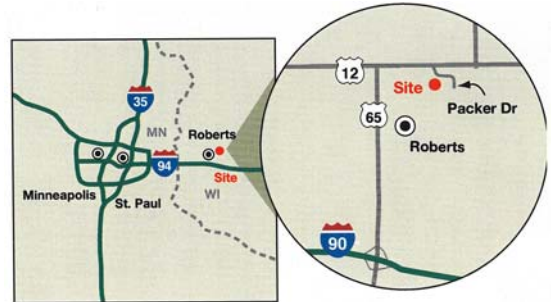

Overloaded? Running out of Space?

Count on **US!** We can help YOU today!

Warehouse Space Now Available!

US Special Delivery is now offering warehouse and/or office space for lease in Roberts, WI which is conveniently located just outside of the Twin Cities. This safe, secure space can be occupied by your company immediately. Please contact Fritz Wegscheider for more information.

Highlights

- Site: 3.5 +/- Acres
- Loading Positions: 10
- Warehouse: 9,120 +/- Sq. Ft.
- Office: 880 +/- Sq. Ft.

LOCATION: This property is located 20 +/- miles east of the Twin Cities in western WI & has easy access to I-94.